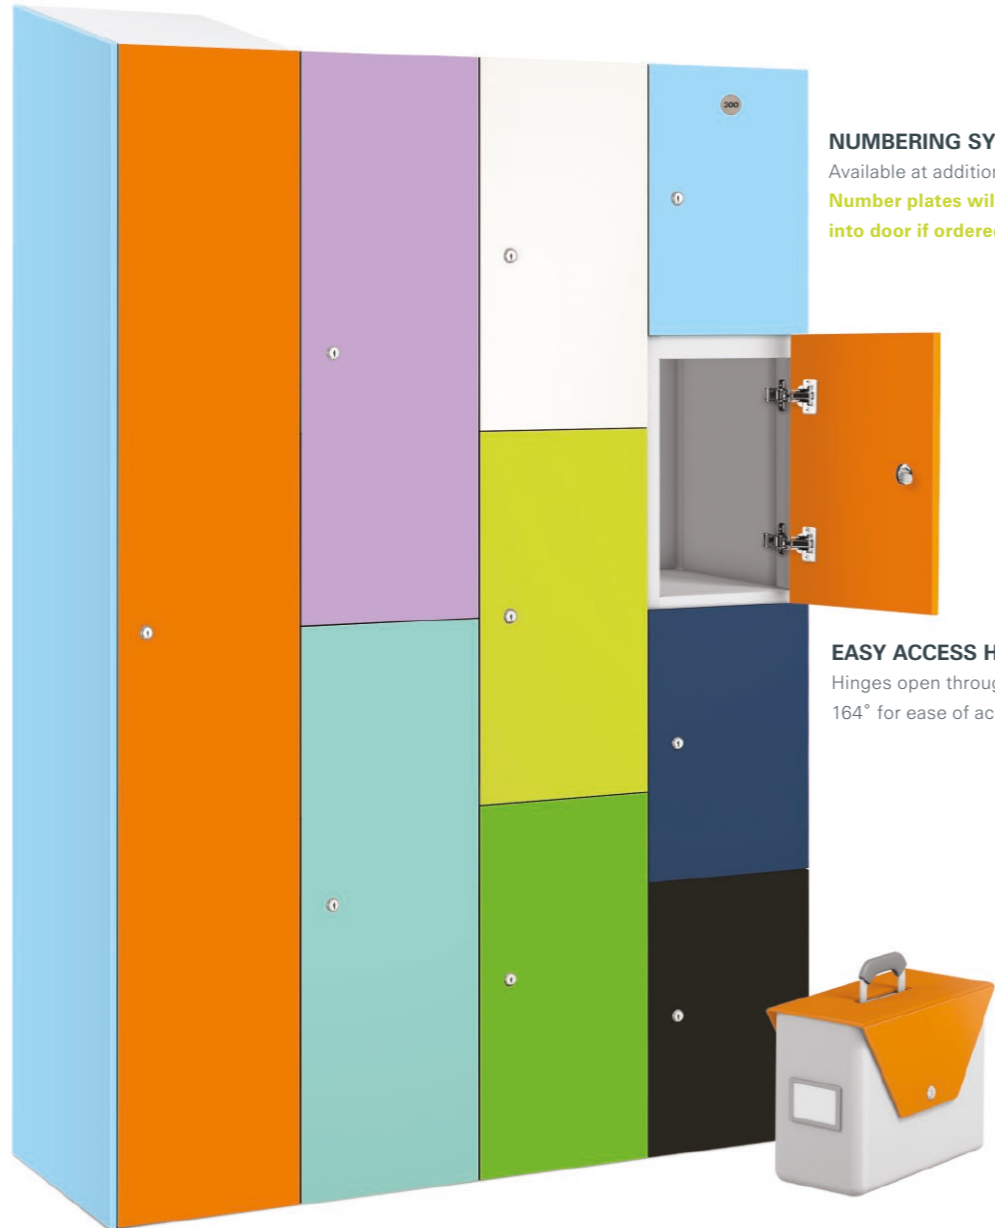

BUZZBOX

Lockers

These sophisticated lockers add a new level of style to contemporary spaces, from office to school, retail to leisure. Probe offer these beautiful and durable satin finish doors to their sturdy steel body lockers, in 1,2,3 & 4 compartment options.

END PANELS TO MATCH

End panels can be supplied to compliment the doors for either end of a locker run or for individual lockers.

EASY ACCESS HINGES

Hinges open through a wide 164° for ease of access.

STRENGTH AND STYLE

The doors and end panels comprise of a sturdy 18mm MFC core laminated in a choice of fifteen contemporary colours.

STOCK DOOR COLOURS - SATIN

WHITE	GREY	ANTHRACITE	SEA BLUE	JAFFA ORANGE
-------	------	------------	----------	--------------